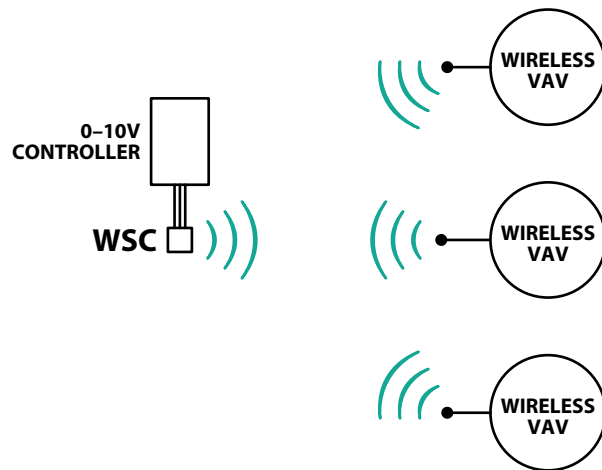

Specification Sheet

WSC Wireless Signal Concentrator (Wireless VAV Diffuser Control)

Description

WSC (Wireless Signal Concentrator) is designed to provide a Zigbee 2.4 GHz wireless control signal to remotely installed Prestige wireless VAV diffuser terminals. The Concentrator is connected to a standard 24VAC zone controller, and accepts a 0–10V cooling signal. Each Concentrator supports up to thirty-two (32) individual paired diffusers at a maximum range of 100 meters.

Features

- FCC approved 2.4 GHz wireless communications supports unobstructed zones up to 100 meters
- Easily syncs to wireless VAV diffusers using an intuitive push-button pairing mode
- Connect up to 32 diffusers to a single Wireless Signal Concentrator (one WSC recommended per thermostatic zone)

ALL DIMENSIONS NOMINAL +/- 0.1" (2.5mm)

Specifications

Application:	Control Signal Concentrator Wireless VAV Diffuser Terminals
Dimensions: LxWxH (Nominal)	1.8" x 1.8" x 0.8" (45mm x 45mm x 20mm)
Wireless Signal:	2.4 GHz Zigbee (Maximum Thirty-Two (32) Units Supported per Zone Concentrator)