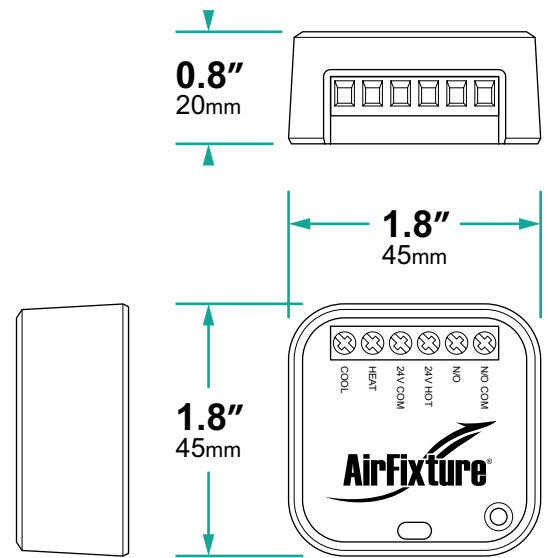

Specification Sheet

WSC Wireless Signal Concentrator (Wireless VAV Diffuser Control)

Description

WSC (Wireless Signal Concentrator) is designed to provide a Zigbee 2.4 GHz wireless control signal to remotely installed Prestige wireless VAV diffuser terminals. The Concentrator is connected to a standard 24VAC zone controller, and accepts a 0–10V cooling signal. Each Concentrator supports up to thirty-two (32) individual paired diffusers at a maximum range of 100 meters.

Features

- FCC approved 2.4 GHz wireless communications supports unobstructed zones up to 100 meters
- Easily syncs to wireless VAV diffusers using an intuitive push-button pairing mode
- Connect up to 32 diffusers to a single Wireless Signal Concentrator (one WSC recommended per thermostatic zone)

ALL DIMENSIONS NOMINAL +/- 0.1" (2.5mm)

Specifications

Application:	Control Signal Concentrator Wireless VAV Diffuser Terminals
Dimensions: LxWxH (Nominal)	1.8" x 1.8" x 0.8" (45mm x 45mm x 20mm)
Wireless Signal:	2.4 GHz Zigbee (Maximum Thirty-Two (32) Units Supported per Zone Concentrator)